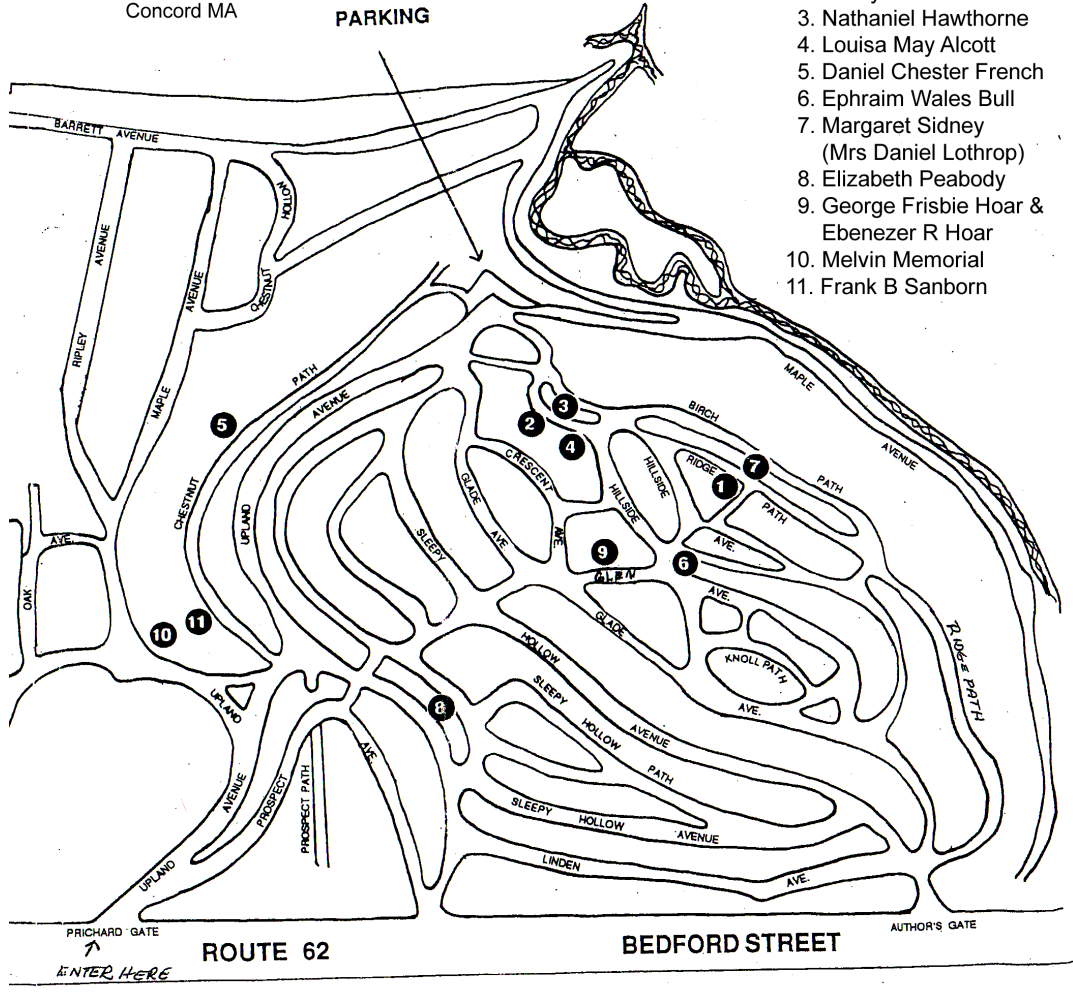

Authors' Ridge

Sleepy Hollow Cemetery
Concord MA

PARKING

North
↑

1. Ralph Waldo Emerson
2. Henry David Thoreau
3. Nathaniel Hawthorne
4. Louisa May Alcott
5. Daniel Chester French
6. Ephraim Wales Bull
7. Margaret Sidney
(Mrs Daniel Lothrop)
8. Elizabeth Peabody
9. George Frisbie Hoar &
Ebenezer R Hoar
10. Melvin Memorial
11. Frank B Sanborn

PRICHARD GATE
↑
ENTER HERE

ROUTE 62

BEDFORD STREET

AUTHOR'S GATE